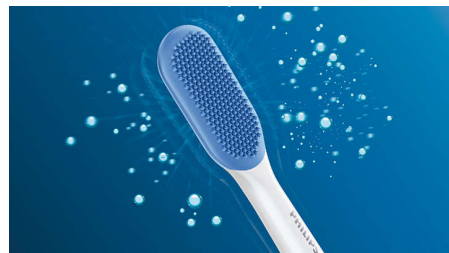

Highlights

Easy to click-on

TongueCare+ tongue brush quickly transforms your Philips Sonicare toothbrush into a sonic-powered tongue cleaner. Each tongue brush clicks onto your Philips Sonicare toothbrush handle, just like a regular brush head. Simple to use, replace and clean, these innovative tongue brushes are compatible with all Philips Sonicare click-on toothbrush handles, so it couldn't be easier to add tongue cleaning to your daily oral care routine. It fits all Philips Sonicare toothbrush handles except: PowerUp Battery and Essence.

Get your tongue truly clean

To get your tongue truly clean, you need to be able to reach everywhere. Thanks to its ergonomic shape, the TongueCare+ tongue

brush lets you do this in comfort. The small and flexible head makes it easy to clean away bad-breath bacteria in every nook and cranny.

Smart mode-pairing

Our smart TongueCare+ tongue brush has a microchip inside that communicates with the toothbrush handle. So when you click it on, the handle automatically recognizes it and selects the appropriate mode and intensity level to optimize your tongue-cleaning performance. All you have to do is to press the power button.

MicroBristles

With 240 rubber MicroBristles, the TongueCare+ tongue brush is specifically designed to clean the soft and porous surface

of your tongue. The flexible MicroBristles contour to and gently clean around the ridges and grooves, to remove bacteria build-up and drive our bacteria-killing Philips Sonicare BreathRx tongue spray deeper. The compact shape allows you to comfortably clean the entire tongue.