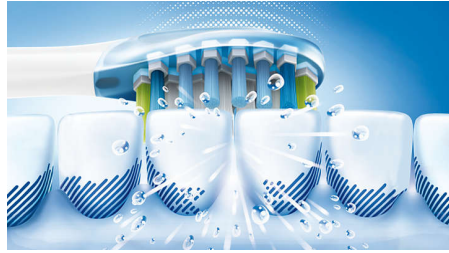

## Adjusts to your teeth

Our AdaptiveClean brush head is the only electric toothbrush head that can follow the unique shape of your teeth and gums. With soft flexible sides made of rubber, the bristles of the brush head can adjust to the shape of each tooth's surface. You get up to 4x more surface contact\* and up to 10x more plaque removal\*\* along the gum line and between teeth. Even hard-to-reach areas get a deep clean that's still gentle on gums.

## Gentle on gums

With an AdaptiveClean brush head, even the deepest clean is gentle. As your sonic toothbrush tracks along the gum line, the flexible sides and bristles of the brush head absorb any excessive pressure you might apply. The soft tissue around your gums is protected even if you brush too hard.

## Our deepest clean

Our most innovative brush head is also our deepest cleaning brush head yet. Thanks to its flexible form, the AdaptiveClean brush head can remove up to 10x more plaque from hard-to-reach areas. The movement of the brush head is specifically designed to enhance the dynamic cleaning action of your Philips sonic toothbrush. However you brush, you get an exceptional clean that you can see and feel.

## Maximized sonic motion

Philips Sonicare's advanced sonic technology pulses water between teeth, and its brush strokes break up plaque and sweep it away for an exceptional daily clean.