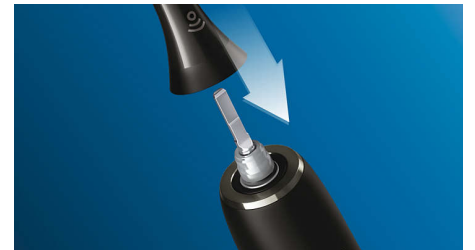

Easy to click-on

Your C3 Premium Plaque Defense brush head fits perfectly with any Philips Sonicare toothbrush handle, except PowerUp Battery and Essence. Simply click on and off for easy replacement and cleaning.