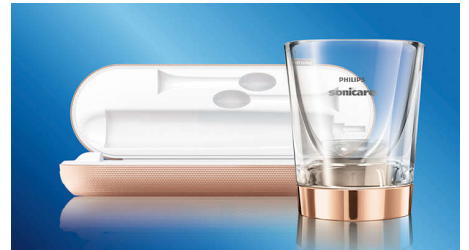

## Reach those tricky spots

The unique shape of your DiamondClean toothbrush handle combined with our brush heads means that even tricky spots like back teeth get a thorough clean.

## Design with storage in mind

Your deluxe USB travel case doubles as a charger so you stay topped up on the go. Place your toothbrush in the case and connect to your laptop or plug into a wall socket. Also includes a brush head holder for extra hygiene when traveling. As for charging at home, our sleek charger glass fits stylishly into your bathroom and doubles as a glass for rinsing after brushing. Simply place your brush into the glass. Enjoy two weeks of regular use from a single full charge.