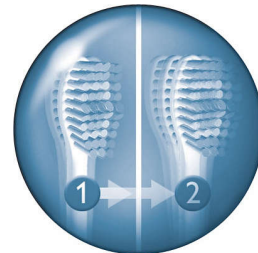

Dual Speed Control