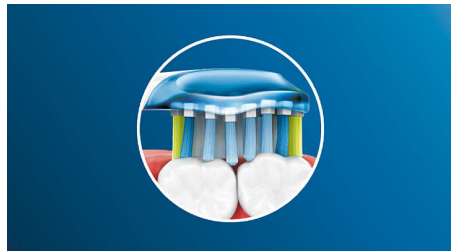

## Look after those gums

With optimal cleaning from your DiamondClean, gums will become healthier in 2 weeks\*. Removing up to 7x more plaque along the gum line than a manual toothbrush\*, you'll get your healthiest smile.

## Up to 2x healthier teeth

Click on our AdaptiveClean brush head for a deep, gentle clean that leaves gums up to 2x healthier than a manual toothbrush. Soft rubber sides flex along every contour of your teeth and gums to absorb any excess pressure. Bristles can then reach deep between teeth giving you a comfortable, effective deep clean.