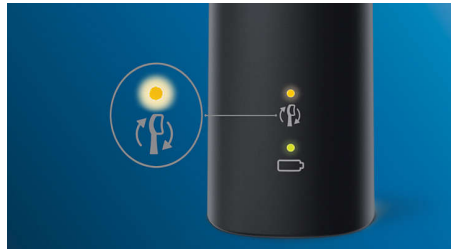

BrushSync replacement reminder

All brush heads wear out over time. But our BrushSync technology tracks how long you've been using your brush head for, and how hard you've been brushing. When it's time to replace it, a light on your handle and a short beep will let you know. That way, you can be sure your brush head is doing a good job.