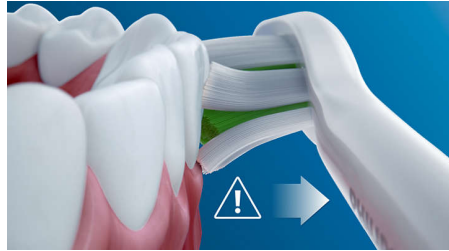

Monitor your brushing pressure

Brushing too hard can damage your teeth and gums. To prevent this, your Philips Sonicare ProtectiveClean emits a gentle pulsing sound to remind you to ease off on the pressure.