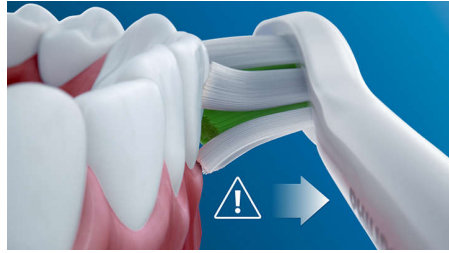

Highlights

Say goodbye to plaque

Densely-packed, high-quality bristles remove up to 7 x more plaque than a manual toothbrush. And the specially curved power tip makes reaching the teeth at the back of your mouth a breeze.

Safe and gentle

You can be sure of a safe brushing experience: our sonic technology is suitable for use with braces, fillings, crowns and veneers, and helps prevent cavities and improve gum health.

The only true sonic technology

Philips Sonicare's advanced sonic technology pulses water between your teeth, and its brush strokes break plaque up and sweep it away for an exceptional daily clean.

Too much pressure?

You may not notice if you're brushing too hard, but pressure sensor on your electric toothbrush will. If you start taking it out on your gums, the toothbrush will make a pulsing sound as a reminder to ease off on the pressure.