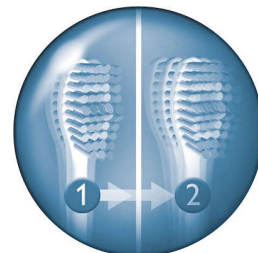

Dual Speed Control