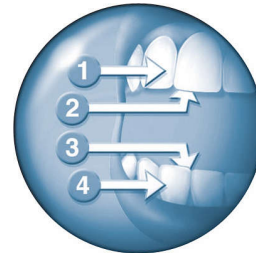

Highlights

Patented dynamic cleaning action

Gently and efficiently reaches between teeth and along the gumline.

Contoured bristles

Extra-soft end-rounded bristles are gentle on teeth and gums

Slim, angled brush neck

Helps clean hard to reach areas.

Naturally whiter teeth

Clinically proven to significantly reduce coffee, tea and tobacco stains for naturally whiter teeth.

Safe and gentle

Philips Sonicare is a gentle electric toothbrush for braces (brush heads wear out sooner when used on braces), and is safe for dental restorations (fillings, crowns, veneers) and periodontal pockets, too.

Improves gum health

This Philips Sonicare electric toothbrush provides optimal cleaning between teeth and along the gumline for improved gum health in just two weeks.

SmarTimer

2-minute timer helps ensure dental professional recommended brushing time

Easy-start

Gently increases power over first 12 uses, to ease into the Sonicare experience

Quadpacer

30 seconds interval timer encourages thorough brushing of each quadrant of your mouth

Dual Speed Control

Dual Speed Control