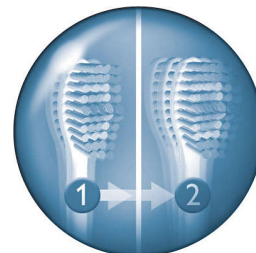

Improves gum health

This Philips Sonicare electric toothbrush provides optimal cleaning between teeth and along the gumline for improved gum health in just two weeks.

SmarTimer

2-minute timer helps ensure dental professional recommended brushing time

Easy-start

Gently increases power over first 12 uses, to ease into the Sonicare experience

Quadpacer

30 seconds interval timer encourages thorough brushing of each quadrant of your mouth

Dual Speed Control