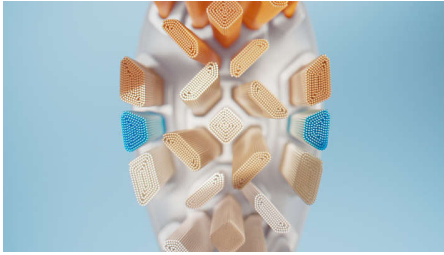

One brush head for complete care

Clean without compromise

A3 Premium All-in-One brush head is the only one you need to achieve cleaner, whiter teeth*** & healthier gums. This brush head results in 20x more plaque removal*, up to 100% stain reduction** & Up to 15x healthier gums in 6 weeks**

Highlights

Angled bristles

Benefit from our best plaque removal**** regardless of your brushing style. The Premium All-in-One brush head has precisely angled bristles which are engineered to maximize its plaque-removing potential.

Rounded profile

The curved profile helps bristles to go exactly where they need to. Through rigorous development we have created an all-in-one experience that delivers exceptional oral care.

Triangular tips

Longer bristles

The brush head's extra-reach side bristles gently brush your gum line even when you are focusing on your teeth. The bristles also flex to help compensate for any excess pressure.

Trusted sonic brushing