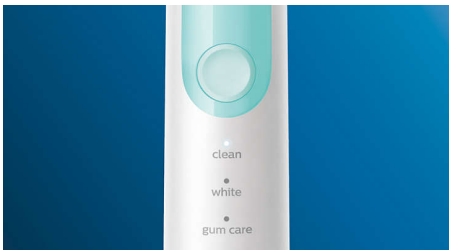

PHILIPS

sonicare

Sonic electric
toothbrush

ProtectiveClean
5100

Built-in pressure sensor

3 modes

1 x BrushSync feature

Travel case

Innovative technology

- Lets you know if you're pressing too hard
- Always know when to replace your brush heads
- Philips Sonicare's advanced sonic technology
- Connects smart brush handle and smart brush heads

Optimize your brushing

- Choose from three modes

Highlights

Naturally whiter teeth

Click on the W2 Optimal White brush head to remove surface stains and reveal a whiter smile. With its densely packed central stainremoval bristles, it's clinically proven to whiten teeth in just one week.

Three modes

This toothbrush allows you to customize your brushing to your own needs, with a choice of three modes. Clean mode is standard for superior cleaning. White is the ideal mode for removing surface stains. And Gum Care mode adds an extra minute of reduced-power brushing, so you can gently massage your gums.