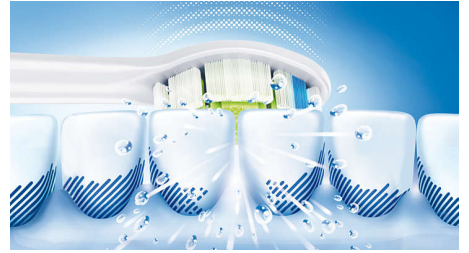

Removes up to 7 x more plaque

Removes up to 7 times more plaque from hard-to-reach places than a manual toothbrush.