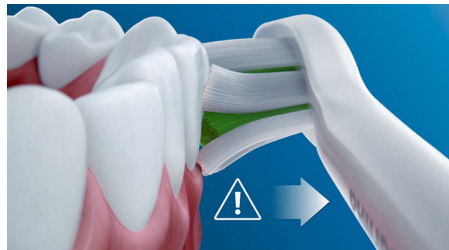

Safe and gentle

You can be sure of a safe brushing experience: our sonic technology is suitable for use with braces, fillings, crowns, and veneers, and helps prevent cavities and improve gum health.

Philips Sonicare technology

Philips Sonicare's advanced sonic technology pulses water between teeth, and its brush strokes break up plaque and sweep it away for an exceptional daily clean.

Monitor your brushing pressure

Brushing too hard can damage your teeth and gums. To prevent this, your Philips Sonicare ProtectiveClean emits a gentle pulsing sound to remind you to ease off on the pressure.