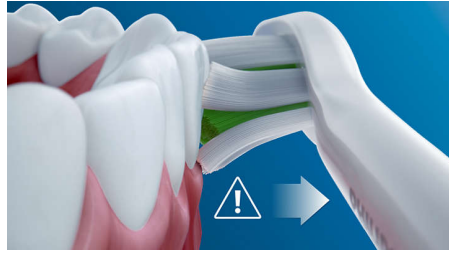

Monitor your brushing pressure

Brushing too hard can damage your teeth and gums. To prevent this, your Philips Sonicare ProtectiveClean emits a gentle pulsing sound to remind you to ease off on the pressure.