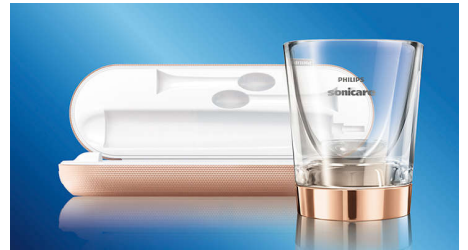

## Reach those tricky spots

The unique shape of your DiamondClean toothbrush handle combined with our brush heads means that even tricky spots like back teeth get a thorough clean.

## Design with storage in mind

Your deluxe USB travel case doubles as a charger so you stay topped up on the go. Place your toothbrush in the case and connect to your laptop or plug into a wall socket. Also includes a brush head holder for extra hygiene when traveling. As for charging at home, our sleek charger glass fits stylishly into your bathroom and doubles as a glass for rinsing after brushing. Simply place your brush into the glass. Enjoy two weeks of regular use from a single full charge.