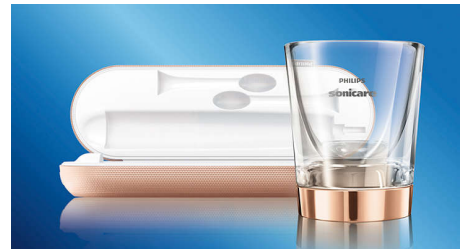

## Reach those tricky spots

The unique shape of your DiamondClean toothbrush handle combined with our brush heads means that even tricky spots like back teeth get a thorough clean.

## Design with storage in mind

Your deluxe USB travel case doubles as a charger so you stay topped up on the go. Place your toothbrush in the case and connect to your laptop or plug into a wall socket. Also includes a brush head holder for extra hygiene when traveling. As for charging at home, our sleek charger glass fits stylishly into your bathroom and doubles as a glass for rinsing after brushing. Simply place your brush into the glass. Enjoy two weeks of regular use from a single full charge.