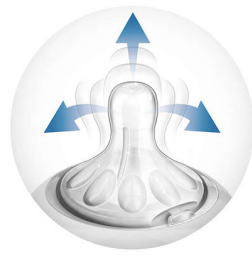

Natural latch on

The wide breast shaped nipple promotes natural latch on similar to the breast, making it easy for your baby to combine breast and bottle feeding.

Thick Feed - Natural

With the thick feed nipple, you can feed your baby with thicker feeds, following his developed feeding needs. We recommend to use this nipple for thicker feeds such as AR (thickened) milk, milk mixed with baby rice, milk mixed with baby food, puree, soup...

Unique comfort petals

Petals inside the nipple increase softness and flexibility without nipple collapse. Your baby will enjoy a more comfortable and contented feed.

Development stages

Stage: 6 - 12 months

Material

Nipple: BPA free*, Silicone

What is included

Soft, Variable Flow Nipple: 2 pcs
Soft, Thick Feed Nipple: 2 pcs

Design

Nipple design: Breast shaped nipple, Unique comfort petals, Extra wide

Nipple

Flow speed: Fast flow

Holes: Slot hole

Months: 6m+

Functions

Nipple: Extra soft and flexible teat, Unique comfort petals

Functions

Anti-colic valve: Advanced anti-colic system

Latch on: Easy combine breast and bottle, Natural latch on