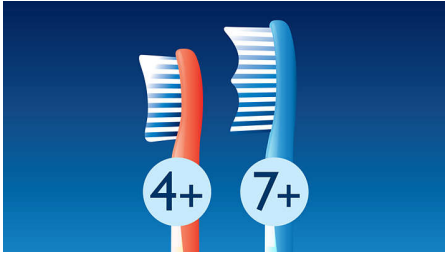

Philips Sonicare electric toothbrush that supports growing smiles

Provides a superior clean

- Sonicare dynamic cleaning action drives fluid between teeth

Clean and protect growing smiles

- Rubberized brush head is designed to protect young teeth

Designed to develop better brushing habits

- Age-appropriate brush heads to protect kid's teeth
- Anti-roll shape
- Multi grip design for parents and kids
- 2 Kid-friendly power modes deliver a gentle, effective clean
- Fun interchangeable panels for customization
- KidPacer delivers fun and engaging musical tones
- KidTimer helps to increase brushing time

Highlights

Age-appropriate brush heads

This Philips Sonicare electric toothbrush has 2 brush head sizes that are specifically designed to gently clean and protect teeth at key developmental stages

Anti-roll shape

Sturdy handle design allows kids to store upright as well as apply toothpaste while the toothbrush is laying flat.

Multi grip design

Ergonomically designed to enable parents and kids to brush together or own their own