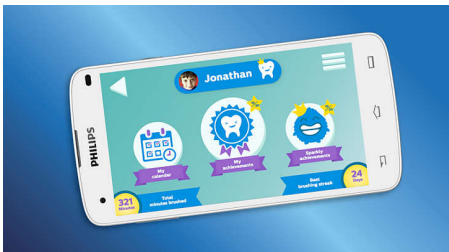

### **Provides a superior clean, protects growing smiles**

- Dynamic cleaning action drives fluid between teeth
- Rubberized brush head is designed to protect young teeth
- Preferred by dentists
- 2 brush head sizes available
- 2 Kid-friendly power modes deliver a gentle, effective clean

## Fun and educational

Kids play along with the interactive app during brush time. The Sonicare kids app coaches them into how to brush, with fun animations and rewards designed to support them as they build their routine.

## Interactive Sonicare For Kids

With the Philips Sonicare For Kids toothbrush and app, children can discover how to brush properly on their own. The app syncs with your kid's sonic toothbrush via Bluetooth to show proper brushing techniques and track performance. Kids can see how well they brush, and earn exciting rewards for a job well done. Educational, and effective, 98% of parents surveyed say it's easier to get their kids to brush longer and better. It's the fun way to help kids develop healthy oral care habits that will last a lifetime.