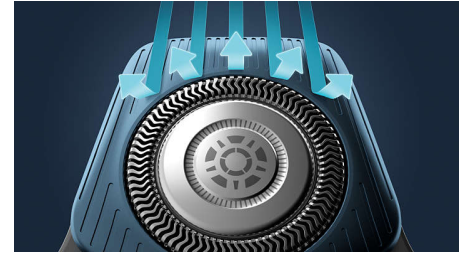

Hair-Guide precision heads

This new-shape precision shaver is enhanced with hair-guiding channels for optimal cutting and skin comfort.