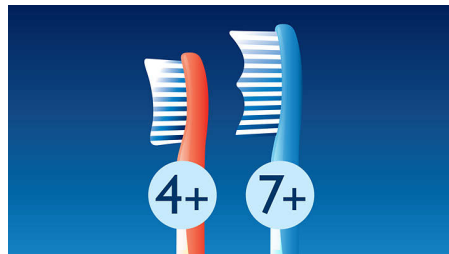

Age-appropriate brush heads

This Philips Sonicare electric toothbrush has 2 brush head sizes that are specifically designed to gently clean and protect teeth at key developmental stages