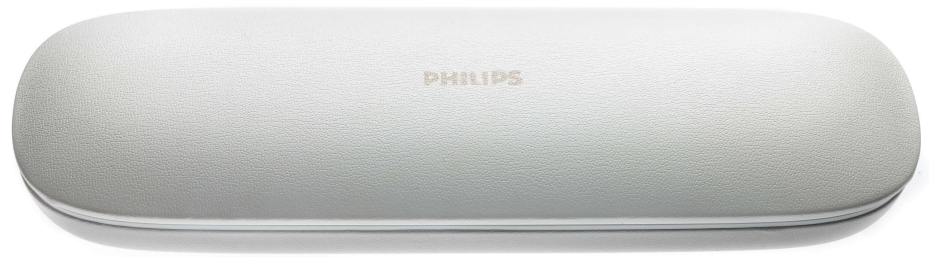

PHILIPS

DiamondClean
travel case

DiamondClean
Smart

CP0555

For when you're travelling

Find matching products on the specifications tab

A place to store your handle and brush heads when travelling