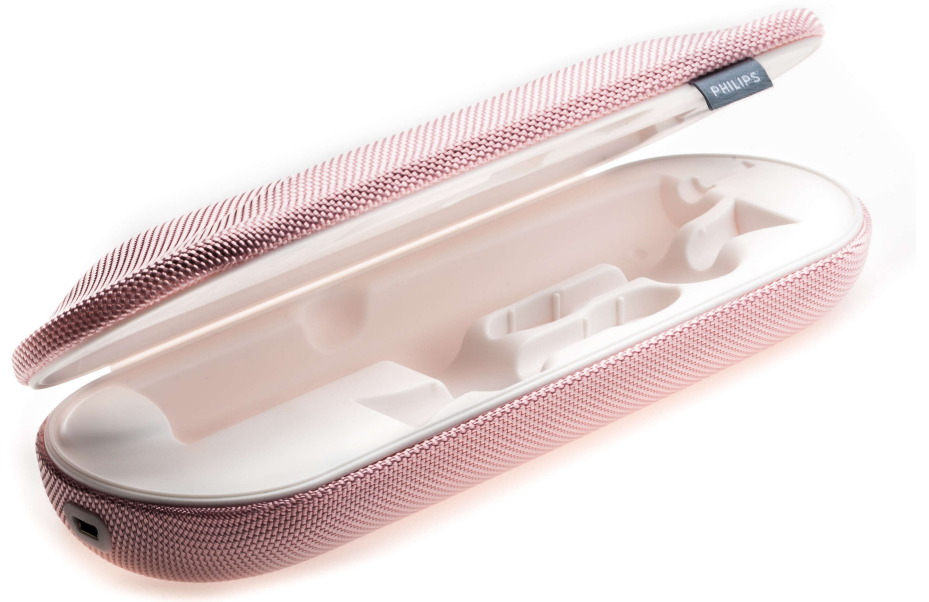

# PHILIPS

Charging travel case

DiamondClean

CP0472

## For charging your toothbrush when you're traveling

Find matching products on the specifications tab

The Sonicare DiamondClean toothbrush provides the ultimate in cleaning. The charging travel case allows you to use your DiamondClean wherever you go. It connects to your laptop via USB and can be charged by a wall outlet.