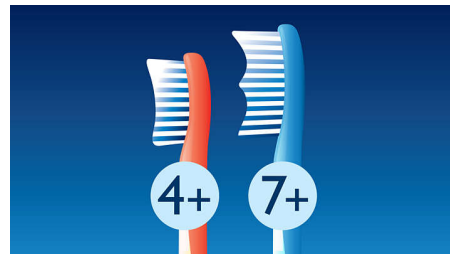

Highlights

Sonic technology

Philips Sonicare electric toothbrush's unique dynamic action gently and effectively reaches deep between teeth and along the gumline.

Rubberized brush head

Rubberized brush head is designed to protect young teeth

KidTimer

Increases brushing time slowly over 90 days, building towards the dentist recommended 2 minutes

Power modes

2 Kid-friendly power modes adapts to different ages providing a gentle cleaning that's ideal for different ages. There is a low mode for ages 4 and up and high mode for ages 7 and older

Age-appropriate brush heads

This Philips Sonicare electric toothbrush has 2 brush head sizes that are specifically designed to gently clean and protect teeth at key developmental stages

KidPacer

KidPacer encourage kids to brush their entire mouth effectively for the dentist-recommended 2 minutes

Interchangeable panels

Allows kids to customize their toothbrush

Anti-roll shape

Sturdy handle design allows kids to store upright as well as apply toothpaste while the toothbrush is laying flat.

Multi grip design