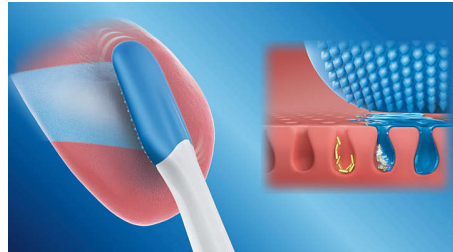

Up to 6x better plaque removal

Removes up to 6X more plaque along the gumline than a manual toothbrush.

Click-on tongue brush

With 240 rubber MicroBristles, the TongueCare+ tongue brush is specifically designed to clean the soft and porous surface of your tongue. The flexible MicroBristles contour to and gently clean around the ridges and grooves, to remove bacteria build-up and

drive our bacteria-killing BreathRx tongue spray deeper. The compact shape allows you to comfortably clean the entire tongue.

Sonic power

TongueCare+ is the only tongue cleaner with Philips Sonicare strength, to clean away bad-breath bacteria with every stroke. 31,000 vibrations per minute break up tongue debris, sweep away bad-breath bacteria, and drive the bacteria-killing ingredients of the BreathRx tongue spray deeper. Thanks to our Philips Sonicare technology, your tongue will feel cleaner and your breath will stay fresh longer.