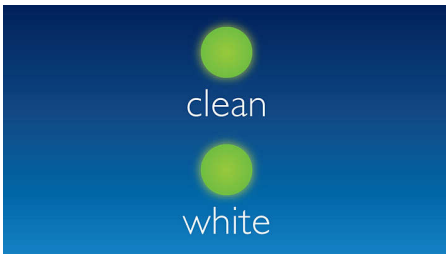

Provides a superior clean

- Sonicare dynamic cleaning action drives fluid between teeth
- Angled brush head neck for better reach to back teeth

Offers a customized brushing experience

- Easy-start program to acclimate to the Sonicare experience
- Clean and White Mode: proven to remove stains
- Clean Mode: Standard 2 minute mode
- Sensitive Mode: Gentle teeth and gum cleaning

Highlights

Naturally whiter teeth

The dynamic cleaning action of this toothbrush and the direct broader contact with each tooth, has proven to remove everyday stains, to help keep teeth naturally whiter.

Clean and White Mode

2 minutes of Clean mode with an additional 30 seconds of White mode to focus on the visible front teeth. Removes everyday stains, such as coffee, tea, tobacco and red wine. Whitens teeth by 2 shades in just 2 weeks.*