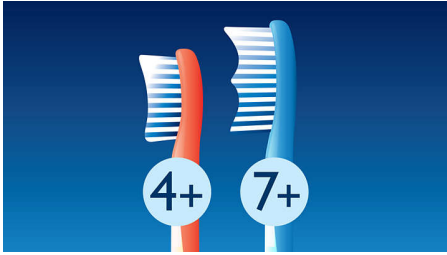

Philips Sonicare electric toothbrush that supports growing smiles

Provides a superior clean

- Sonicare dynamic sonic action drives fluid between teeth

Clean and protect growing smiles

- Rubberised brush head is designed to protect young teeth

Designed to develop better brushing habits

- Age-appropriate brush heads to protect kids' teeth
- Anti-roll shape
- Multi grip design for parents and kids
- 2 Kid-friendly power modes deliver a gentle, effective clean
- Fun interchangeable panels for customisation
- KidPacer delivers fun and engaging musical tones
- KidTimer helps to increase brushing time

Highlights

Age-appropriate brush heads

This Philips Sonicare electric toothbrush has 2 brush head sizes that are specifically designed to gently clean and protect teeth at key developmental stages

Anti-roll shape

Sturdy handle design allows kids to store it upright as well as apply toothpaste while the toothbrush is lying flat.

Multi grip design

Ergonomically designed to enable parents and kids to brush together or on their own