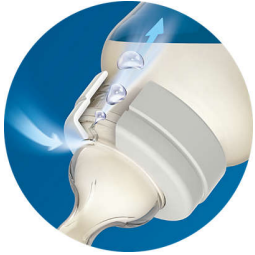

#### Clinically proven to reduce colic and discomfort\*

- Anti-colic valve proven to reduce colic\*
- 60% less fussing at night\*
- Teat shape designed for secure latch
- Ribbed texture prevents collapse for uninterrupted feeding

#### Easy to use, clean and assemble

- Leak-free design
- Easy to clean and assemble with few parts
- Wide neck bottle with rounded corner for easy cleaning
- Easy to hold

## Less colic

Our anti-colic valve is designed to keep air away from your baby's tummy to reduce colic and discomfort. As your baby feeds, the valve integrated into the teat flexes to allow air into the bottle to prevent vacuum build up and vents it towards the back of the bottle. It keeps air in the bottle and away from baby's tummy to help reduce colic and discomfort.