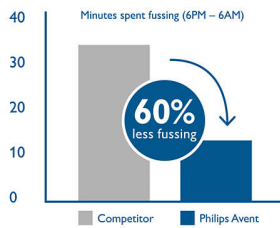

Helps settle your baby

Philips Avent Anti-colic bottle reduces fussing. Babies fed with Philips Avent Anti-colic bottles experienced 60% less fussing at night than babies fed with a competitor's anti-colic bottle.*