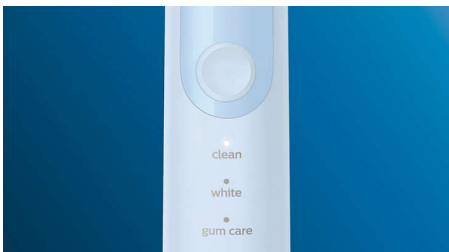

Innovative technology

- Lets you know if you're pressing too hard
- Always know when to replace your brush heads
- Philips Sonicare's advanced sonic technology
- Connects smart brush handle and smart brush heads

Optimize your brushing

- Choose from three modes

Highlights

Improves gum health

Densely-packed, high-quality bristles give you an extra gentle brushing to remove plaque along the gumline to improve gum health up to 100% more than a manual toothbrush. And, the specially curved power tip makes reaching the teeth at the back of your mouth a breeze.

Three modes

This toothbrush allows you to customize your brushing to your own needs, with a choice of three modes. Clean mode is standard for superior cleaning. White is the ideal mode for removing surface stains. And Gum Care mode adds an extra minute of reduced-power brushing, so you can gently massage your gums.

Safe and gentle

You can be sure of a safe brushing experience: our sonic technology is suitable for use with braces, fillings, crowns, and veneers, and helps prevent cavities and improve gum health.

The only true sonic technology