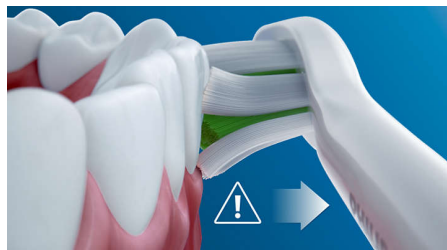

Safe and gentle

You can be sure of a safe brushing experience: our sonic technology is suitable for use with braces, fillings, crowns, and veneers, and helps prevent cavities and improve gum health.

Philips Sonicare technology

Philips Sonicare's advanced sonic technology pulses water between teeth, and its brush strokes break up plaque and sweep it away for an exceptional daily clean.

Monitor your brushing pressure

Brushing too hard can damage your teeth and gums. To prevent this, your Philips Sonicare ProtectiveClean emits a gentle pulsing sound to remind you to ease off on the pressure.