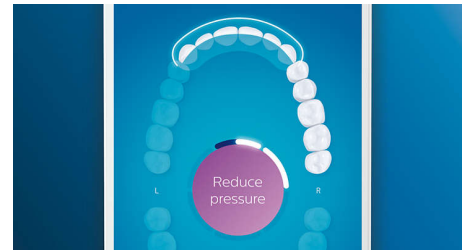

Never miss a spot

The Philips Sonicare app lets you know when you've achieved a thorough clean, and coaches you to be a better, more mindful brusher.

TouchUp feature

If you happen to miss a spot while brushing your teeth, your app's TouchUp feature will show you. You can then go back for a second pass, and be confident you are getting a complete clean, every time.

Focus areas and goal-setting

Any trouble areas your dentist has pointed out? We'll highlight them on your in-app 3D mouth map, and remind you to pay extra attention to these areas.

Too much pressure?

You might not notice when you brush too hard, but your DiamondClean Smart will. If you use too much pressure, the light ring on the end of your handle will flash. This is a gentle reminder to ease off the pressure, and let your brush head do the work. 7 out of 10 people found this feature helped them become a better brusher.