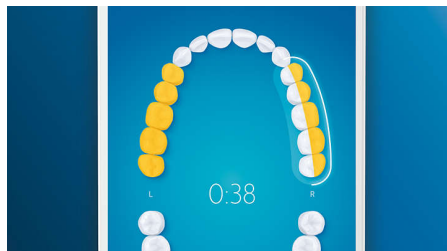

Whiter teeth, fast

Click on the W3 Premium White brush head to remove surface stains and reveal your whitest smile. With its densely packed central stain removal bristles, it's clinically proven to remove up to 100% more stains in just three days.**

TongueCare+ tongue brush

Click on the TongueCare+ tongue brush to gently remove odor causing bacteria from the pores of your tongue. Its 240 specially designed MicroBristles get between all your tongue's ridges and grooves to remove bacteria and debris that lead to bad breath. Team with our antibacterial BreathRx tongue spray for superior cleaning and super fresh breath.

Never miss a spot

The Philips Sonicare app lets you know when you've achieved a thorough clean, and coaches you to be a better, more mindful brusher.

TouchUp feature

If you happen to miss a spot while brushing your teeth, your app's TouchUp feature will show you. You can then go back for a second pass, and be confident you are getting a complete clean, every time.

Focus areas and goal-setting

Any trouble areas your dentist has pointed out? We'll highlight them on your in-app 3D mouth map, and remind you to pay extra attention to these areas.

Too much pressure?

You might not notice when you brush too hard, but your DiamondClean Smart will. If you use too much pressure, the light ring on the end of your handle will flash. This is a gentle reminder to ease off the pressure, and let your brush head do the work. 7 out of 10 people found this feature helped them become a better brusher.