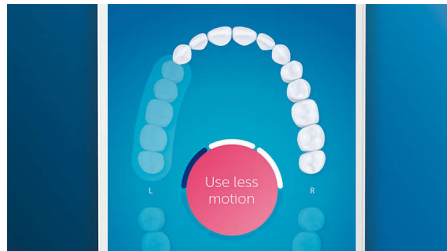

Whiter teeth, fast

Click on the W3 Premium White brush head to remove surface stains and reveal your whitest smile. With its densely packed central stain removal bristles, it's clinically proven to remove up to 100% more stains in just three days.**

TongueCare+ tongue brush

Click on the TongueCare+ tongue brush to gently remove odor causing bacteria from the pores of your tongue. Its 240 specially designed MicroBristles get between all your tongue's ridges and grooves to remove bacteria and debris that lead to bad breath. Team with our antibacterial BreathRx tongue spray for superior cleaning and super fresh breath.

Never miss a spot

The Philips Sonicare app lets you know when you've achieved a thorough clean, and coaches you to be a better, more mindful brusher.

TouchUp feature

If you happen to miss a spot while brushing your teeth, your app's TouchUp feature will show you. You can then go back for a second pass, and be confident you are getting a complete clean, every time.

Focus areas and goal-setting

Any trouble areas your dentist has pointed out? We'll highlight them on your in-app 3D mouth map, and remind you to pay extra attention to these areas.

Too much pressure?

You might not notice when you brush too hard, but your DiamondClean Smart will. If you use too much pressure, the light ring on the end of your handle will flash. This is a gentle reminder to ease off the pressure, and let your brush head do the work. 7 out of 10 people found this feature helped them become a better brusher.