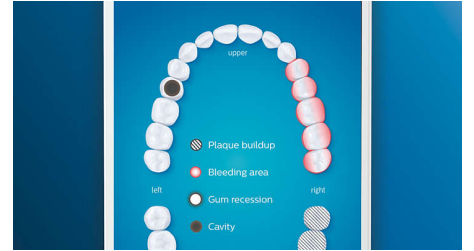

Never miss a spot

The Philips Sonicare app lets you know when you've achieved a thorough clean, and coaches you to be a better, more mindful brusher.

TouchUp feature

If you happen to miss a spot while brushing your teeth, your app's TouchUp feature will show you. You can then go back for a second pass, and be confident you are getting a complete clean, every time.

Focus areas and goal-setting

Any trouble areas your dentist has pointed out? We'll highlight them on your in-app 3D mouth map, and remind you to pay extra attention to these areas.

Too much pressure?

You might not notice when you brush too hard, but your DiamondClean Smart will. If you use too much pressure, the light ring on the end of your handle will flash. This is a gentle reminder to ease off the pressure, and let your brush head do the work. 7 out of 10 people found this feature helped them become a better brusher.