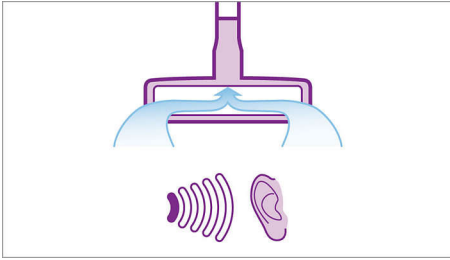

Highlights

SilentSeal nozzle

The SilentSeal nozzle contributes to an optimal performance in both low noise and dust and fluff pick up. It is optimally sealed for efficient airflow resulting in best cleaning performance - made by WesselWerk.