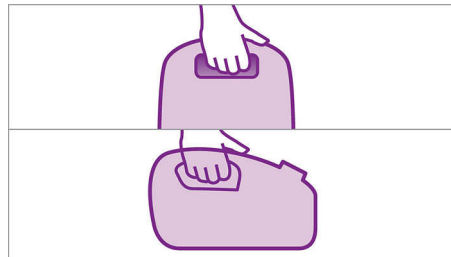

Comfortable carrying handles

This vacuum cleaner has not one, but two carrying handles. When it is on its wheels, there is a handle on top which enables you to easily move the cleaner around with very little bending. The second handle on the front side of the appliance enables you to comfortably carry it around in an upright position.

Specifications

Nozzles and accessories

- Standard nozzle: Low noise SilentSeal nozzle
- Accessories included: Brush, Crevice tool, Small nozzle
- Accessory storage: On handgrip
- Additional nozzle: Parquet nozzle

Design

- Color: Dark aubergine

Weight and dimensions

- Dimensions of product (LxWxH): 500 x 290 x 250 mm
- Weight of product: 6.8 kg

Sustainability

- Packaging: > 90% recycled materials
- User manual: 100% recycled paper

Performance

- Input power (max): 1250 W
- Input power (IEC): 1250 W
- Noise level (Lc IEC): 70 dB
- Suction power (max): 400 W
- Vacuum (max): 32 kPa
- Airflow (max): 42 l/s

Filtration

- Dust bag type: s-bag
- Dust capacity: 3.5 L
- Exhaust filter: Ultra Clean Air HEPA 13 washable filter
- HEPA Air Seal

Usability

- Cord length: 8 m
- Action radius: 11 m
- Tube coupling: Button
- Carrying handle: Top and front
- Power control: Electronic on appliance
- Tube type: Metal 2-piece telescopic tube
- Dust full indicator
- Wheel type: Rubber
- Clean Comfort cassette

Issue date 2023-08-07

Version: 1.1.1

© 2023 Koninklijke Philips N.V.
All Rights reserved.

Specifications are subject to change without notice.
Trademarks are the property of Koninklijke Philips N.V.
or their respective owners.

www.philips.com

* Philips internal measurement; 2010.