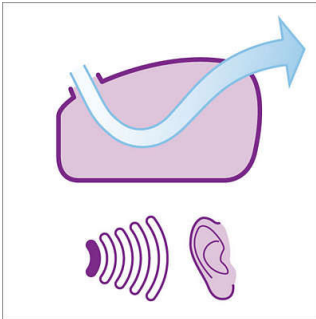

Aerodynamic air channel

The air channel has been finetuned to make sure the air slides a smooth way out that minimizes noise creation. Additionally a special motor suspension reduces vibrations.

New 1250 Watt HD motor