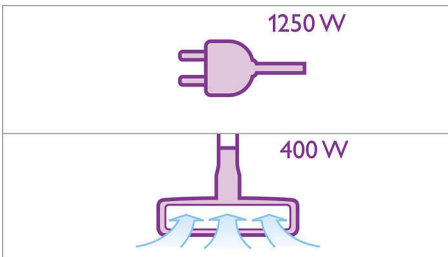

Aerodynamic air channel

The air channel has been finetuned to make sure the air slides a smooth way out that minimizes noise creation. Additionally a special motor suspension reduces vibrations.

New 1250 Watt HD motor

Highly efficient 1250 Watt HD (High Density) motor generates max. 400 Watt suction power, which means that it uses 30% less energy with the same cleaning result as a 2000 Watt appliance.*

HEPA AirSeal, HEPA 13 filter