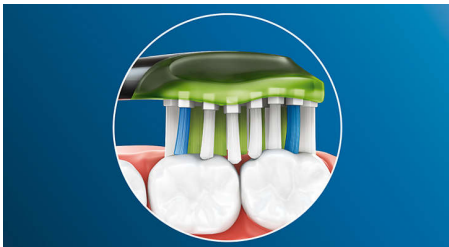

### Philips Sonicare's deep clean

- Up to 10x more plaque removal than a manual toothbrush
- Up to 4x more surface contact\*\* for an effortless deep clean

## Whiter teeth, fast

Dense bristles packed into the center of the Philips Sonicare Premium White brush head work hard to remove plaque, and everyday surface stains from food and drinks. Flexing sides let bristles contour to the unique shape of your teeth and gums for deep cleaning and a brighter smile in just 3 days.

## Adaptive cleaning technology

You get a personalized clean every time you brush with our adaptive cleaning technology. Soft, flexible rubber sides let Premium White adapt to the unique contours of your mouth. Our bristles adjust to your gums and teeth, giving you up to 4x more surface contact\*\* than a regular brush head for deeper cleaning, even in hard to reach spots. The adaptive cleaning technology also allows gentle tracking along the gumline and absorb excessive brushing pressure, and enables an enhanced sweeping motion for a unique in-mouth feel and superior cleaning.