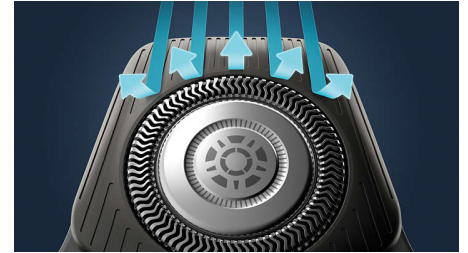

Hair-Guide precision heads

This new shape precision shaver is enhanced with hair guiding channels for optimal cutting and skin comfort.