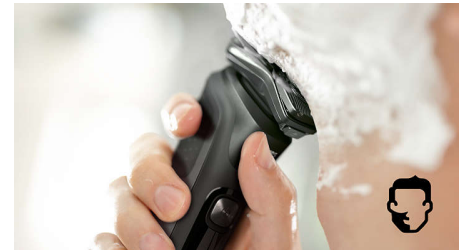

Shave wet or dry

A wet and dry shaver that adapts to your preference. Choose a convenient dry shave, or pair with your favourite foam or gel for a refreshing wet shave.