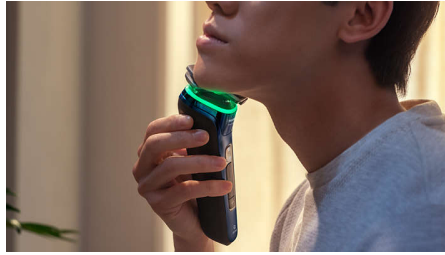

Power Adapt sensor

The intelligent facial-hair sensor reads hair density 500 times per second. The technology auto-adapts cutting power for an effortless and gentle shave.