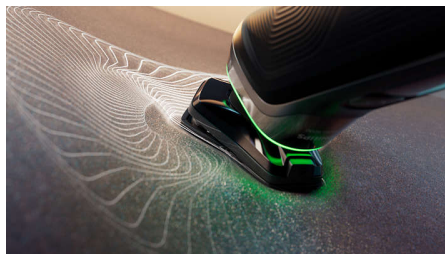

## Pressure Guard sensor

Using the right pressure is key for closeness and skin protection. Advanced sensors in the shaver read the pressure you apply, and the innovative light signal shows when you are pressing too hard or too little. For a personalized shave that is just right for you.

## Protective SkinGlide coating

A protective coating lies between the shaver heads and your skin. Made of up to 2.000 micro-spheres coat every square millimeter. Minimize irritation by reducing 25% of friction on skin\*\*\*.

## Power Adapt sensor

The intelligent facial-hair sensor reads hair density 500 times per second. The technology auto-adapts cutting power for an effortless and gentle shave.

## Motion Control sensor

Motion-sensing technology tracks how you shave and guides you to a more efficient technique via our GroomTribe app. After just three shaves, the majority of men achieved a better shaving technique for fewer passes\*\*.