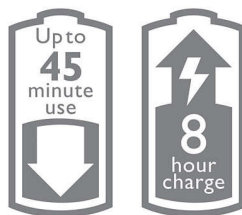

Cordless use only

Up to 45 minutes of cordless power. Fully charges in 8 hours or 3-minute quick charge for 1 shave.