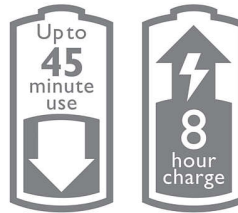

Cordless use only