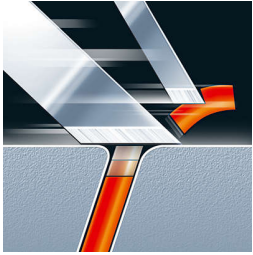

Perfectly close even in hard to reach areas

- Speed-XL shaving heads: for a fast and close shave
- SmartTouch Contour-following: for a fast and efficient shave

Simply rinses clean

- Washable shaver

Highlights

Super Lift & Cut technology

The dual blade system of this electric shaver lifts hairs to cut comfortably below skin level.

Precision Cutting System

The electric shaver has ultra thin heads with slots to shave the long hairs and holes to shave even the shortest stubble.

Individually floating heads

Align the razor sharp blades closer to your skin for exceptional closeness.

Reflex Action system

Automatically adjust to every curve of your face and neck for flexible, smoother shaving.