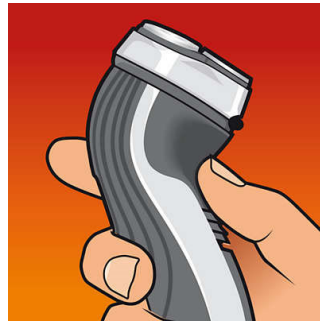

Easy grip for optimal handling

This ergonomically designed grip enables easy handling for a comfortable shave.

Replacement heads

For maximum performance replace your shaving heads every two years with HQ56