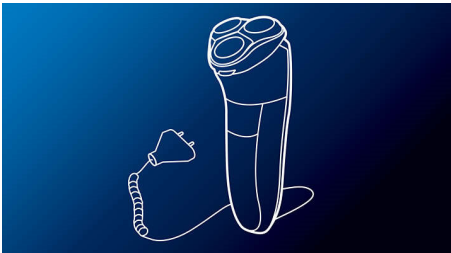

Corded use

Corded operation for a reliable shave that you can always count on.