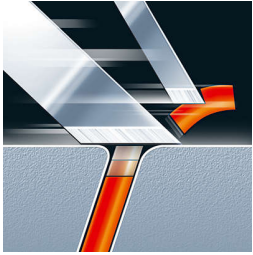

Perfectly close even in hard to reach areas

- SmartTouch Contour-following: for a fast and efficient shave
- Speed-XL shaving heads: for a fast and close shave

Simply rinses clean

- Washable shaver

Highlights

Super Lift & Cut technology

The dual blade system of this electric shaver lifts hairs to cut comfortably below skin level.

Precision Cutting System

The electric shaver has ultra thin heads with slots to shave the long hairs and holes to shave even the shortest stubble.

Individually floating heads

Align the razor sharp blades closer to your skin for exceptional closeness.

Reflex Action system

Automatically adjust to every curve of your face and neck for flexible, smoother shaving.