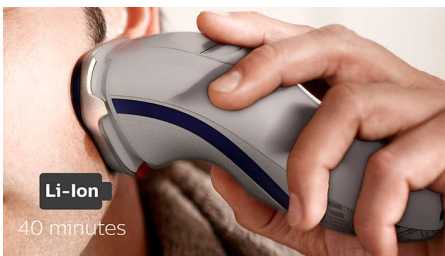

40 minutes of cordless shaving

You'll have 40+ minutes of running time – that's about 13 shaves – on an eight-hour charge. This shaver only operates in cordless mode.