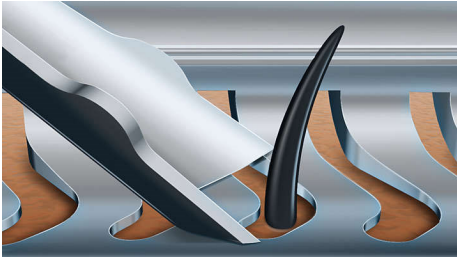

### V-Track precision blade system

Get the perfect close shave. The V-Track Precision Blades gently position each hair in the best cutting position, even the flat laying and different length of hairs. Cuts 30% closer in less strokes leaving your skin in great condition.

### 8-direction ContourDetectHeads

Follow every contour of your face and neck with 8-directional ContourDetect heads. You'll catch 20% more hairs with every pass. Resulting in an extremely close, smooth shave.