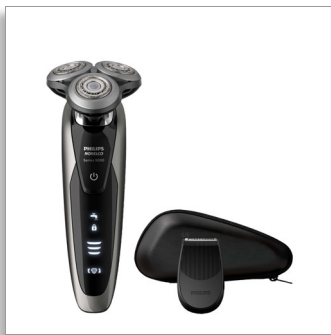

Philips Shaver series 9000  
Wet and dry electric  
shaver

V-Track Precision Blades  
8-direction ContourDetectHeads  
SmartClick precision trimmer

S9161/83

## Perfection in every pass

Cuts up to 20% more hair\* in a single pass

The Shaver 9000 is our most advanced shaver yet. The unique contour detect technology offers exceptional coverage over every contour of your face, and the V-Track system guides hairs into the best cutting position for the closest results.

### Easy to use

- Intuitive icons make the functions easy to use
- 50 minutes cordless shaving after a one-hour charge
- Shaver can be rinsed clean under the tap
- With 2 year guarantee

### Shaving Performance

- Shaving system: V-Track Precision Blade System, Super Lift & Cut Action
- Contour following: 8-direction ContourDetectHeads
- SkinComfort: AquaTec Wet & Dry