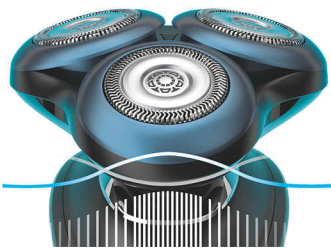

Designed for skin comfort

- SkinGlide Rings with microspheres for a smoother glide
- Multi-direction flex heads for minimum skin stress
- Aquatec gives you a comfortable dry or refreshing wet shave

Convenient

Personalized

- Dense beards don't stand a chance
- Shave settings designed for sensitive skin
- Adaptive shaving advice—because every skin is different

Highlights

SkinGlide Rings

Experience the smooth glide of Philips advanced microsphere technology. Inspired by gliding principles in aerodynamics, the shaver rings are coated with thousands of tiny, glass-like spheres for maximum skin comfort.

GentlePrecision Blades

The electric shaver for sensitive skin is equipped with GentlePrecision Blades to minimise tugs, pulls or repetitive passes on your skin. Even when used on 3-day stubble.

BeardAdapt Sensor

Multi-Direction ContourDetect

Gently follow the contours of your face and neck with close shaver heads that flex easily along every curve. Less pressure is needed to shave closely, which minimizes irritation.