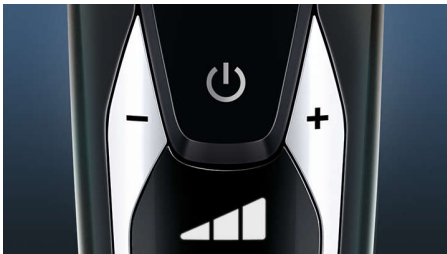

Personal Comfort Settings

Choose between normal or sensitive to create a shaving experience that best suits your skin. If you're in a hurry, select the fast setting to save some time.