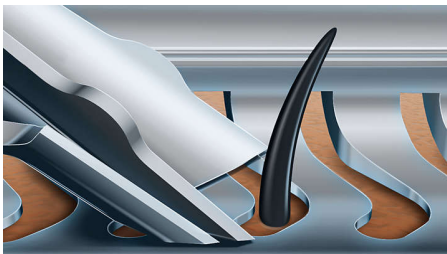

V-Track Precision Blades

Not only do the V-Track Precision Blades give you a super-smooth shave that's 30% closer*, they're also self-sharpening for continued results day after day.