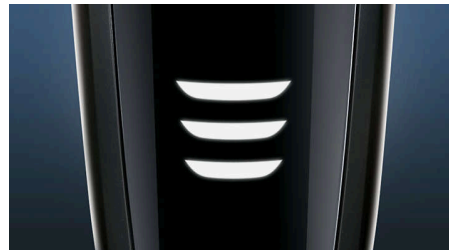

### 3-level LED display

The intuitive display shows relevant information, enabling you to get the best performance out of your shaver: - 3-level battery and travel lock indicators - Cleaning Indicator - Battery Low Indicator - Replacement Head Indicator