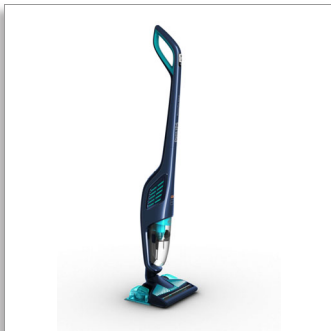

Philips PowerPro Aqua
Stick vacuum cleaner

vacuum and mopping

14.4 V
TriActive Turbo nozzle
PowerCyclone technology

FC6400/61

Vacuums and mops in one stroke

Always at hand to quickly clean daily messes

The new Philips PowerPro Aqua is a powerful cordless vacuum cleaner which does wet cleaning too. It combines vacuuming and mopping to quickly clean daily messes. Easy click on/off mopping system to vacuum only, or vacuum and mop in one go!