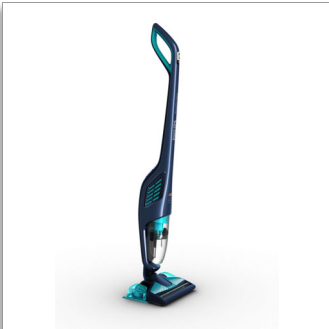

Philips PowerPro Aqua
Stick vacuum cleaner

vacuum and mopping

14.4 V
TriActive Turbo nozzle
PowerCyclone technology

FC6400/61

Vacuums and mops in one stroke

Always at hand to quickly clean daily messes

The new Philips PowerPro Aqua is a powerful cordless vacuum cleaner which does wet cleaning too. It combines vacuuming and mopping to quickly clean daily messes. Easy click on/off mopping system to vacuum only, or vacuum and mop in one go!

Always at hand and convenient for daily usage

- Cordless cleaning: freedom to clean everywhere
- Bagless: One-step empty dust bucket
- Instant click on/off mopping system to do wet cleaning
- High maneuverability and light weight for easy handling
- Suitable to use on all floors
- Washable foam filter for life-long performance
- Powerful 14.4 V Lithium Ion batteries for long runtime