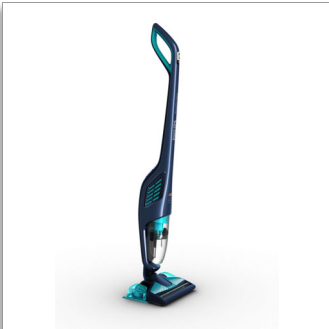

Philips PowerPro Aqua  
Stick vacuum cleaner

vacuum and mopping

14.4 V  
TriActive Turbo nozzle  
PowerCyclone technology

FC6400/61

## Vacuums and mops in one stroke

Always at hand to quickly clean daily messes

The new Philips PowerPro Aqua is a powerful cordless vacuum cleaner which does wet cleaning too. It combines vacuuming and mopping to quickly clean daily messes. Easy click on/off mopping system to vacuum only, or vacuum and mop in one go!