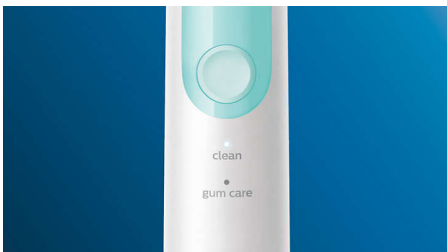

PHILIPS

sonicare

Sonic electric
toothbrush

ProtectiveClean
4700

Built-in pressure sensor

2 modes, 3 intensities

1 x BrushSync feature

HX6481/50

Innovative technology

- Lets you know if you're pressing too hard
- Philips Sonicare's advanced sonic technology
- Connects smart brush handle and smart brush heads

Optimise your brushing

- Two modes, three intensity settings

Highlights

Improves gum health

Densely packed, high-quality bristles give you an extra gentle brushing to remove plaque along the gum line to improve gum health up to 100% more than a manual toothbrush. And the specially curved power tip makes reaching the teeth at the back of your mouth a breeze.

Brushing your way

This toothbrush allows you to customise your brushing with a choice of two modes and three intensities. Clean mode is standard for superior cleaning. And Gum Care mode adds an extra minute of reduced-power brushing, so you can gently massage your gums. Three intensities allow you to switch the order of 'higher' and 'lower' to align with the intensities from left to right.